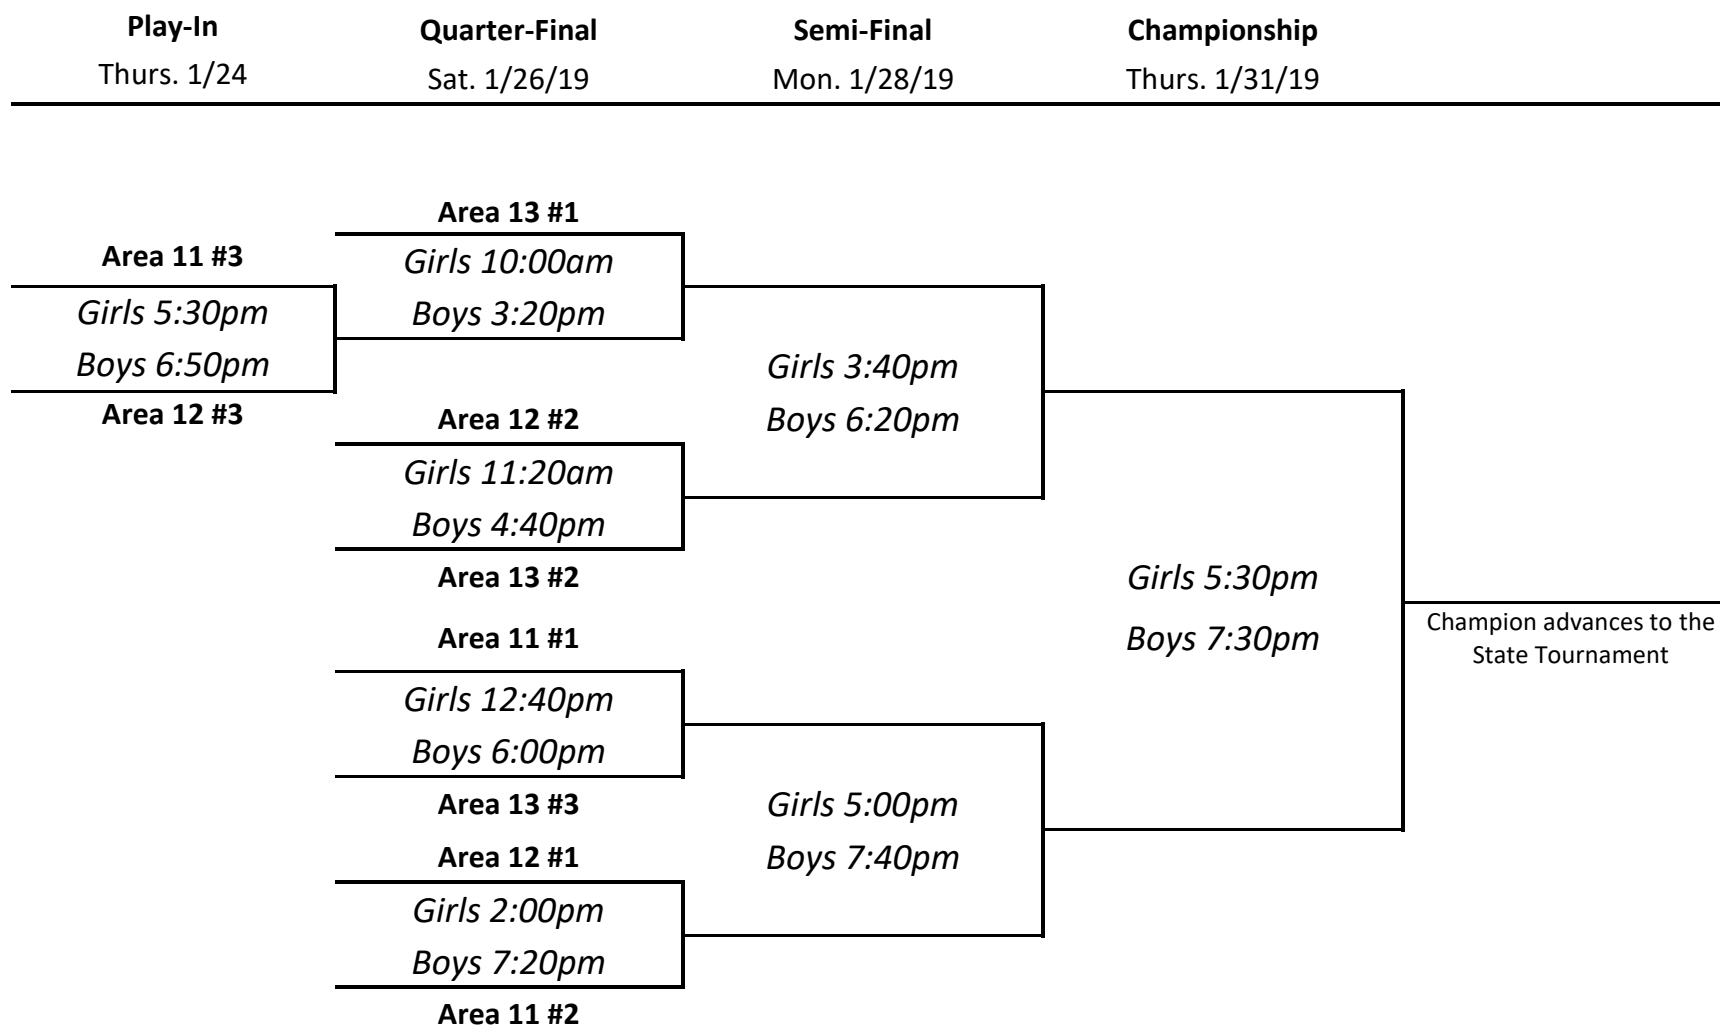

2019 TMSAA Section 3-AAA Tournament
****All Games Played at Station Camp Middle****
 Higher Seed Wears White Uniform (Top of Bracket if Equal Seeds)

Area 11 – Dickson, Macon, Robertson, Wilson Counties
 Area 12 – Sumner County
 Area 13 – Montgomery County