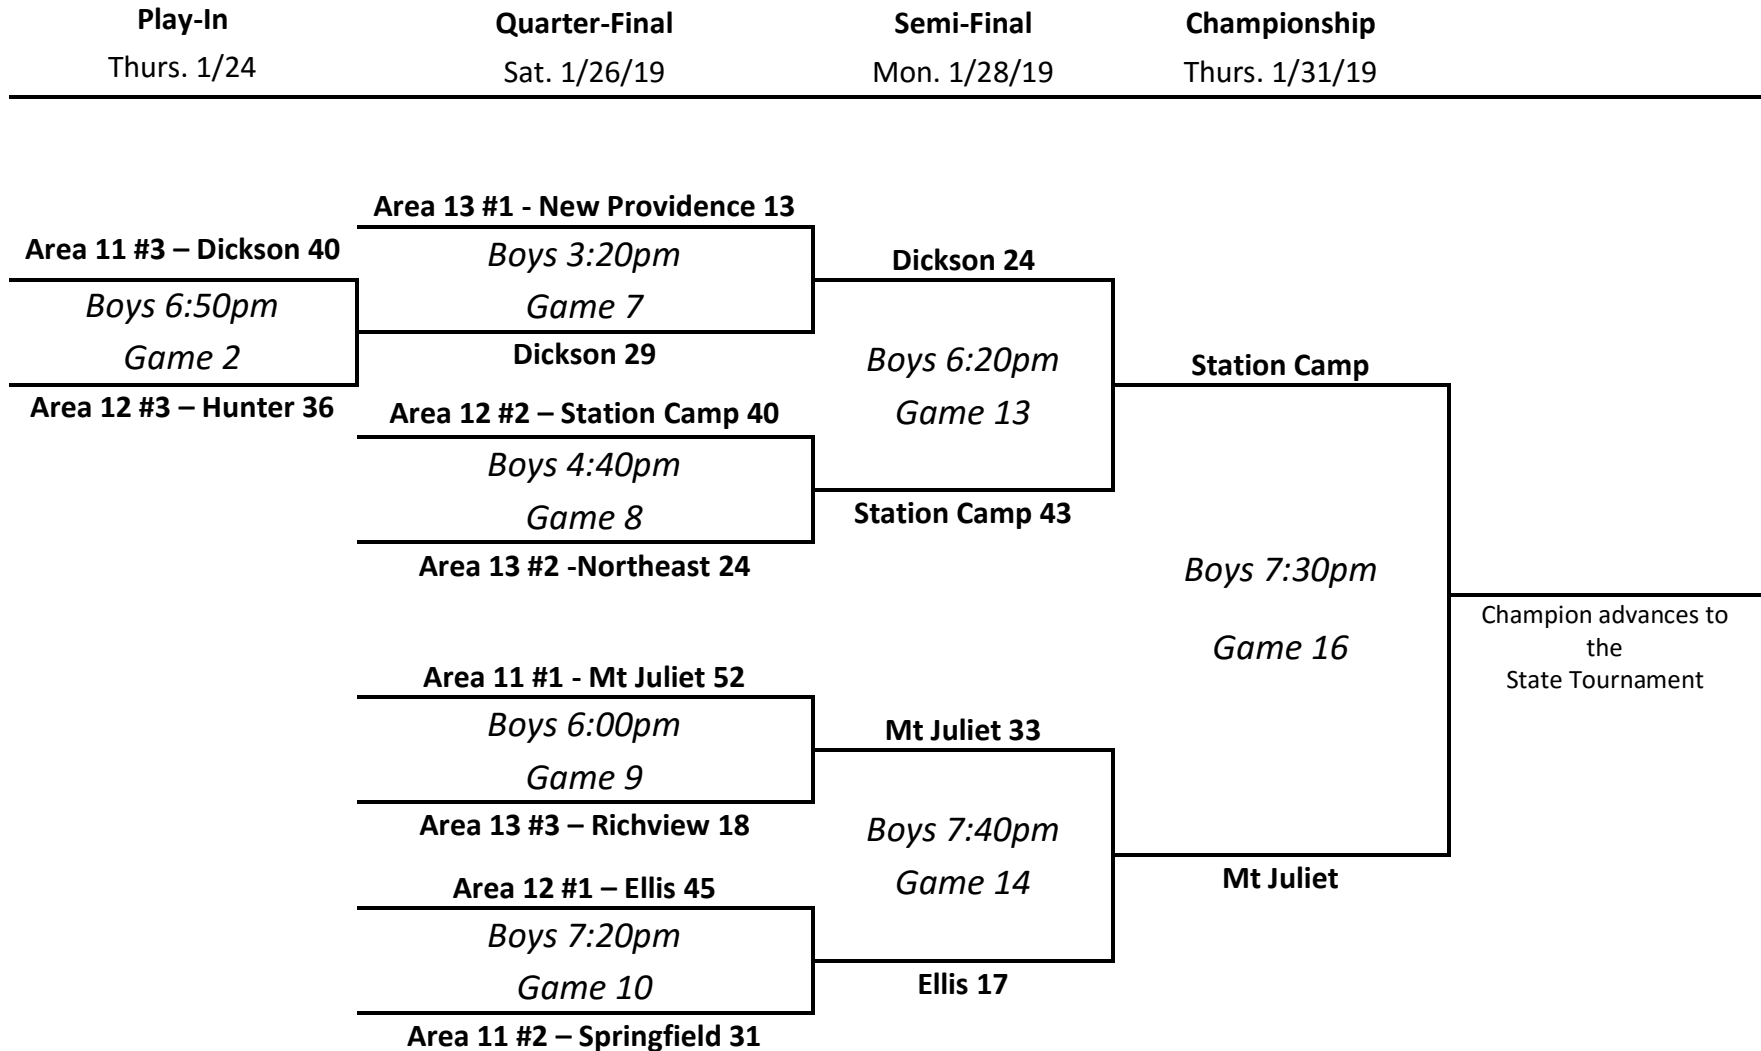

2019 TMSAA Girls Section 3-AAA Tournament
****All Games Played at Station Camp Middle****
 Higher Seed Wears White Uniform (Top of Bracket if Equal Seeds)

Area 11 – Dickson, Macon, Robertson, Wilson Counties
 Area 12 – Sumner County
 Area 13 – Montgomery County

2019 TMSAA Boys Section 3-AAA Tournament
****All Games Played at Station Camp Middle****
 Higher Seed Wears White Uniform (Top of Bracket if Equal Seeds)

Area 11 – Dickson, Macon, Robertson, Wilson Counties
 Area 12 – Sumner County
 Area 13 – Montgomery County