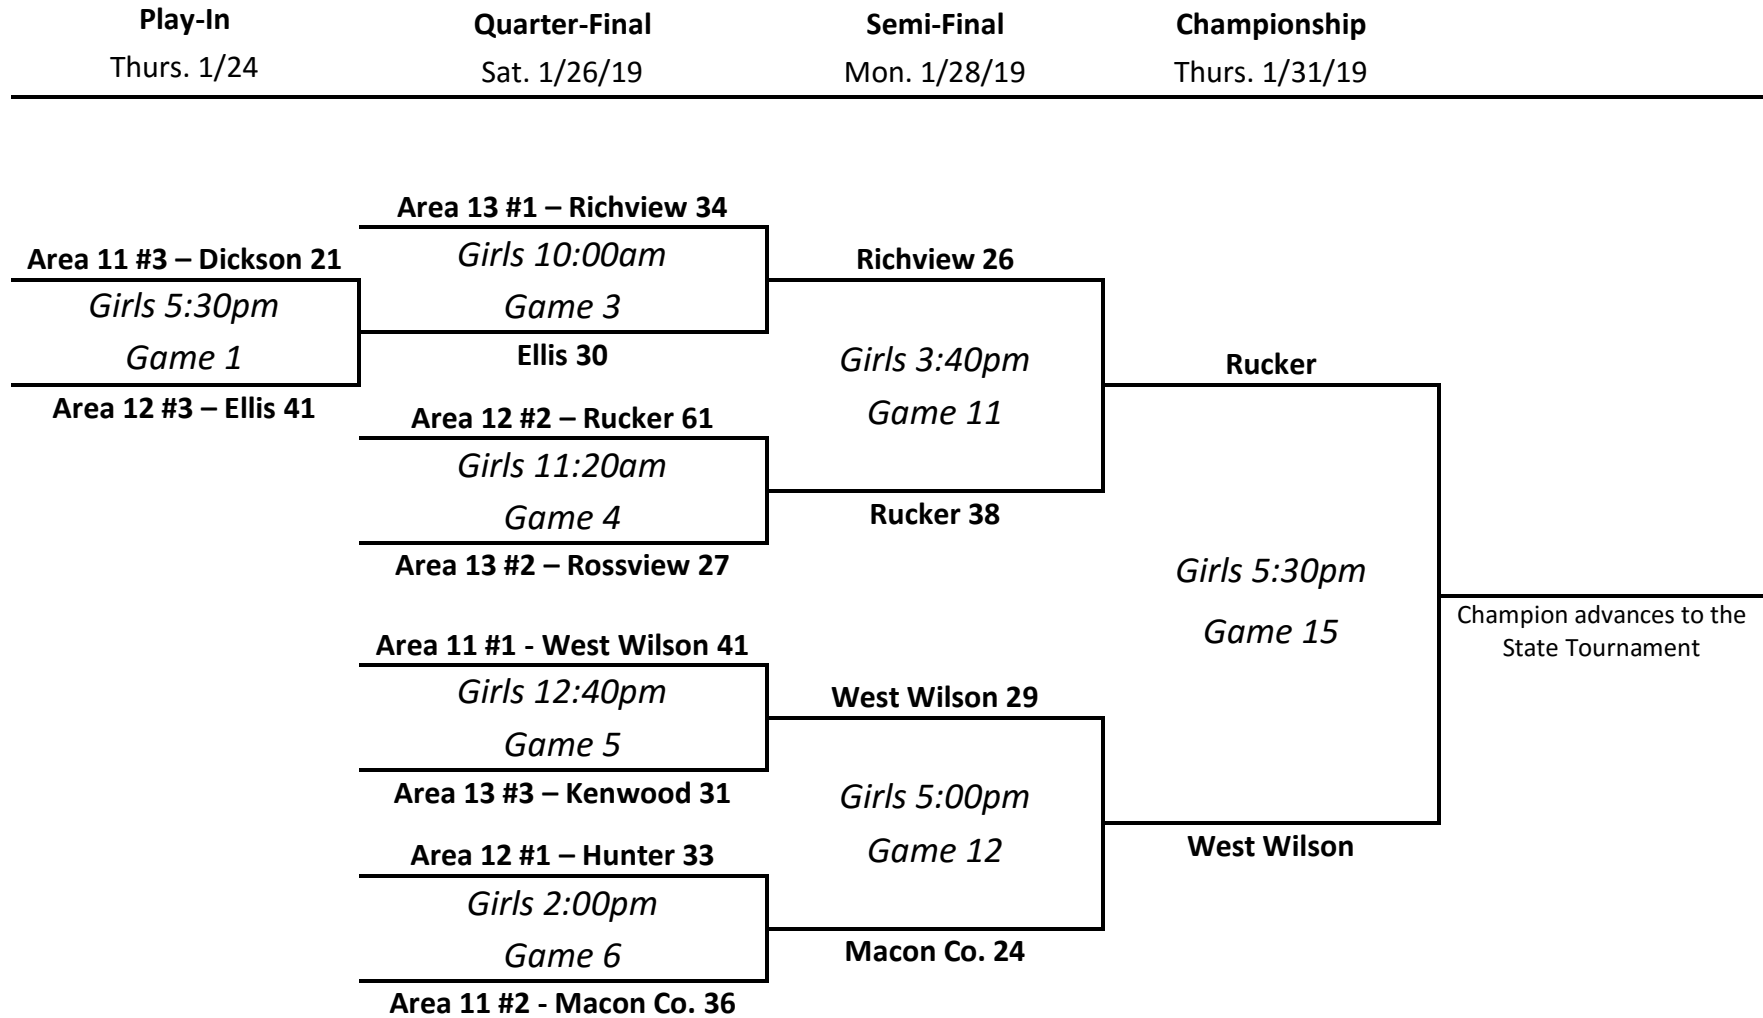

2019 TMSAA Girls Section 3-AAA Tournament
****All Games Played at Station Camp Middle****
 Higher Seed Wears White Uniform (Top of Bracket if Equal Seeds)

Area 11 – Dickson, Macon, Robertson, Wilson Counties
 Area 12 – Sumner County
 Area 13 – Montgomery County

2019 TMSAA Boys Section 3-AAA Tournament
****All Games Played at Station Camp Middle****
 Higher Seed Wears White Uniform (Top of Bracket if Equal Seeds)

Area 11 – Dickson, Macon, Robertson, Wilson Counties
 Area 12 – Sumner County
 Area 13 – Montgomery County